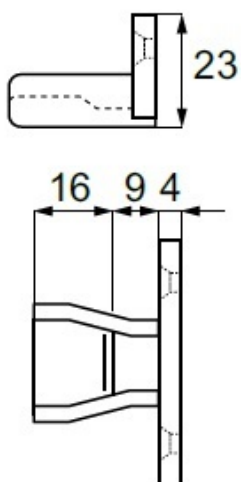

PRODUCT SHEET

Description:

Clip Panel Connector "Push Fit", Female Only, F/Chipboard Screws, Black PC, (NOT FOR SALE IN GERMANY)

Item number:

11.05.601-0

| Units | Box | Carton | HS Code | Barcode |
|-------|------|--------|------------|---|
| Pcs. | 1000 | 2000 | 3926909790 |  5704866457286 |