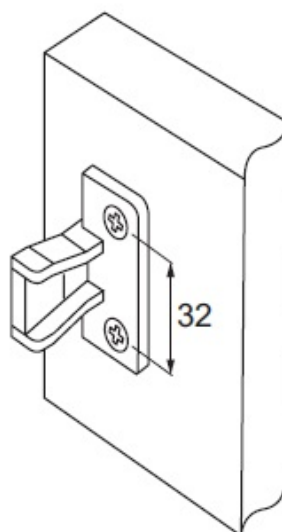

PRODUCT SHEET

Description:

Clip Panel Connector "Push Fit", Female Only, F/Chipboard Screws, Black PC, (NOT FOR SALE IN GERMANY)

Item number:

11.05.601-0

| Units | Box | Carton | HS Code | Barcode |
|-------|------|--------|------------|---|
| Pcs. | 1000 | 2000 | 3926909790 |  5704866457286 |