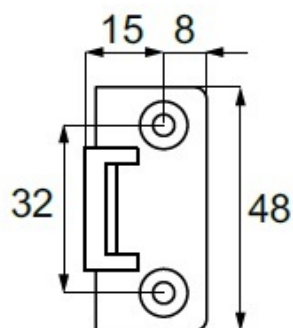

PRODUCT SHEET

Description:

Clip Panel Connector "Push Fit", Female Only, F/Chipboard Screws, Black PC, (NOT FOR SALE IN GERMANY)

Item number:

11.05.601-0

| Units | Box | Carton | HS Code | Barcode |
|-------|------|--------|------------|---|
| Pcs. | 1000 | 2000 | 3926909790 |  5704866457286 |